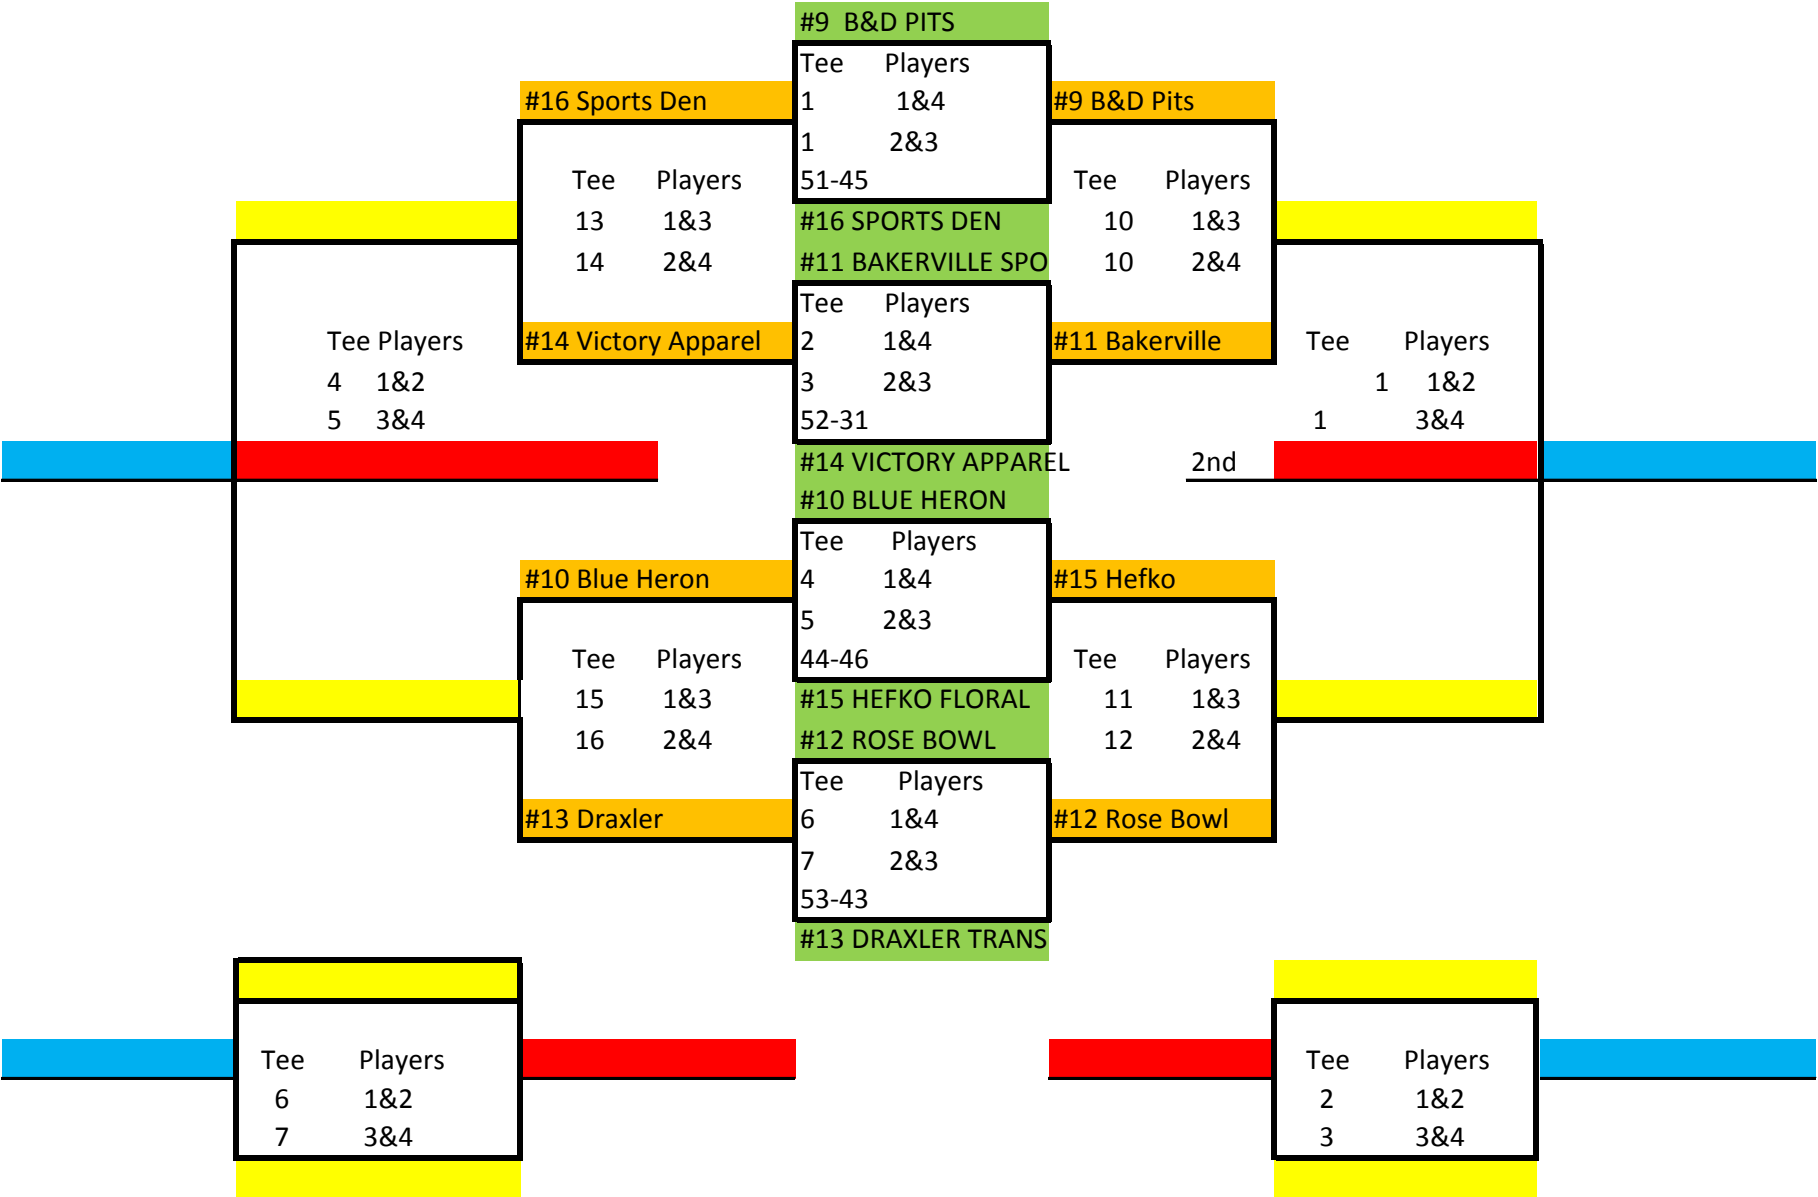

2019 MONDAY NIGHT PLAYOFF SCHEDULE 1ST THRU 8TH

2019 MONDAY NIGHT PLAYOFF SCHEDULE 9TH THRU 16TH

2019 MONDAY NIGHT PLAYOFF SCHEDULE 17TH THRU 20TH

	#17 38 FINGERS	52	
	Tee Players 17 1&4 18 2&3		
	#20 AUTOMATED	44	
	#18 BROWNS BAR	52	
	Tee Players 8 1&4 9 2&3		WEEK 1
	#19 ELKS #665	44	
	#17 38 FINGERS		
	Tee Players 8 1&3 9 2&4		
	#19 ELKS #665		
	#18 BROWNS BAR		WEEK 2
	Tee Players 17 1&3 18 2&4		
	#20 AUTOMATED		
	#17 38 FINGERS		
	Tee Players 17 1&2 18 3&4		
	#18 BROWNS BAR		
	#19 ELKS #665		WEEK 3
	Tee Players 8 1&2 9 3&4		
	#20 AUTOMATED		