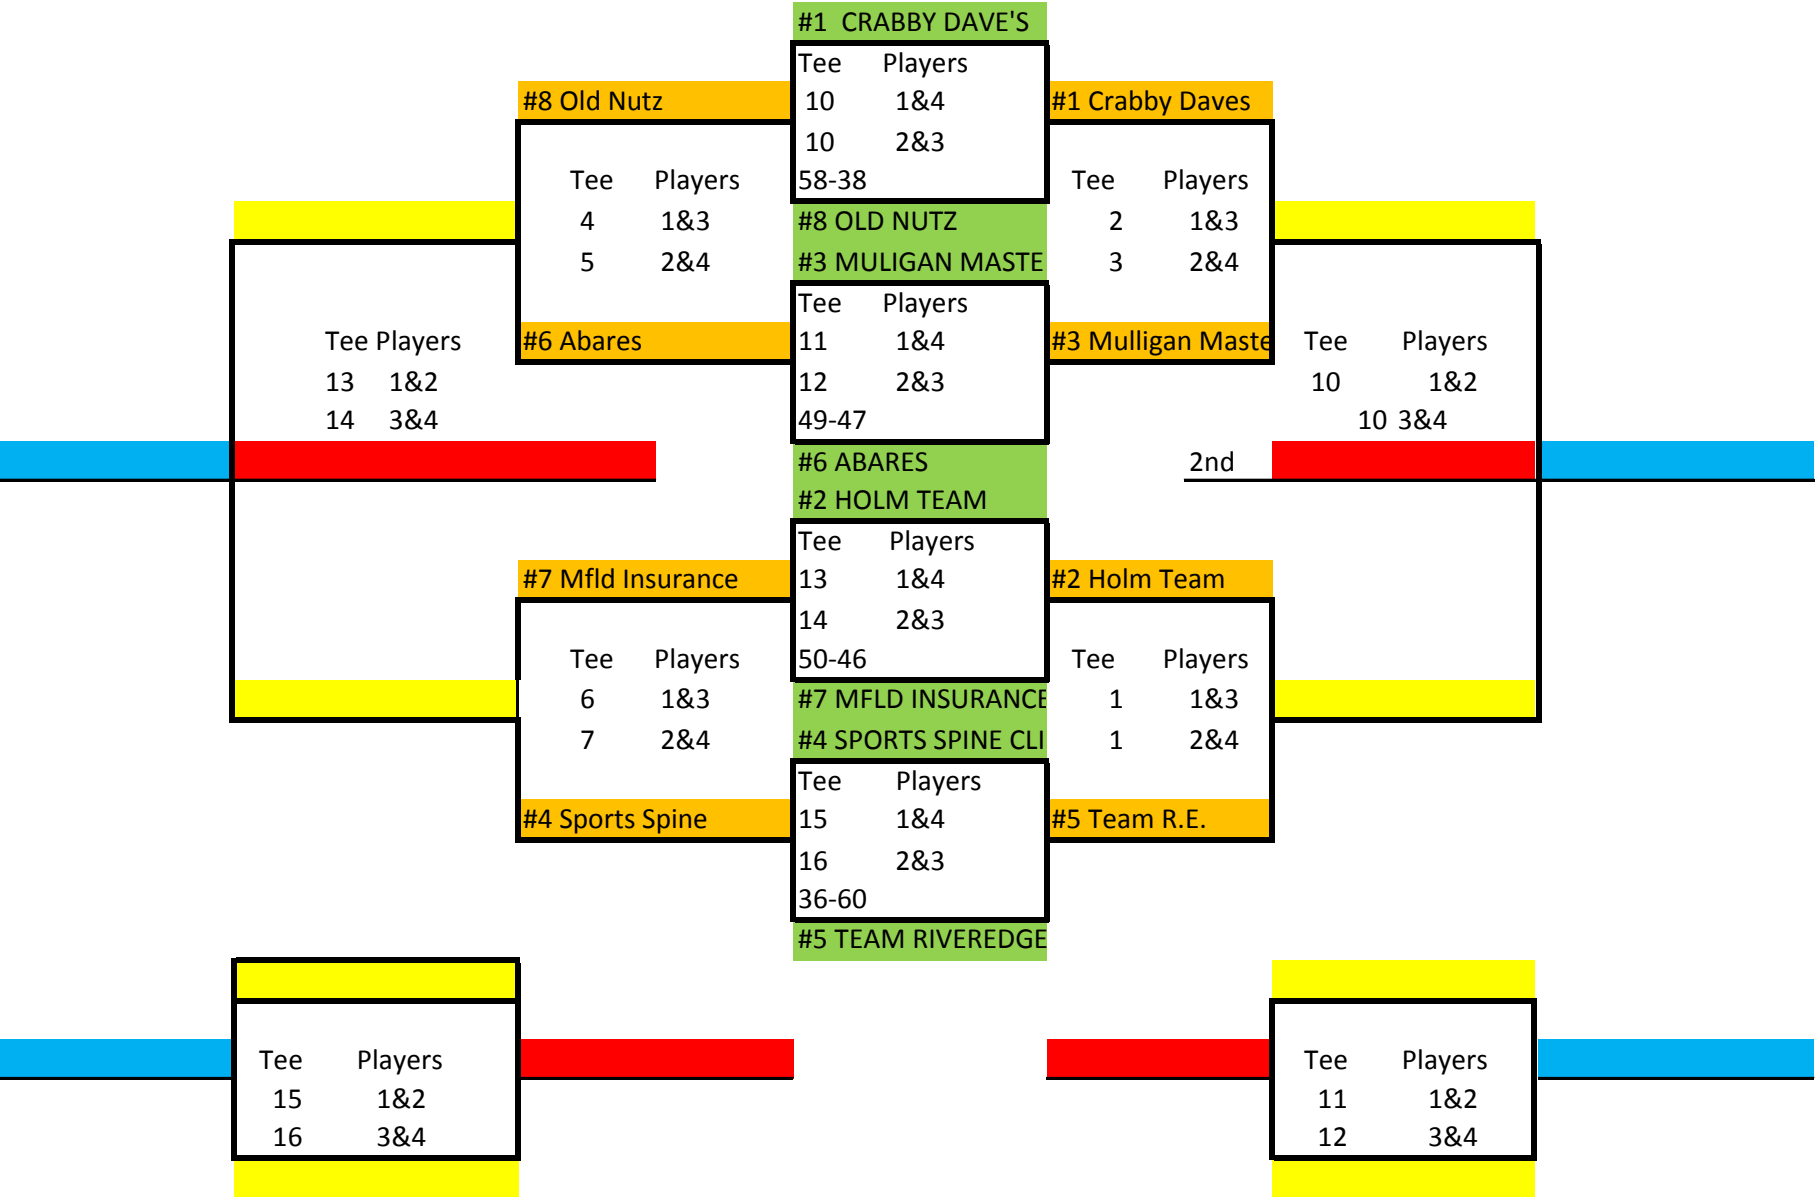

2019 MONDAY NIGHT PLAYOFF SCHEDULE 1ST THRU 8TH

2019 MONDAY NIGHT PLAYOFF SCHEDULE 9TH THRU 16TH

2019 MONDAY NIGHT PLAYOFF SCHEDULE 17TH THRU 20TH

	#17 38 FINGERS	52	
	Tee Players 17 1&4 18 2&3		
	#20 AUTOMATED	44	
	#18 BROWNS BAR	52	
	Tee Players 8 1&4 9 2&3		WEEK 1
	#19 ELKS #665	44	
	#17 38 FINGERS		
	Tee Players 8 1&3 9 2&4		
	#19 ELKS #665		
	#18 BROWNS BAR		WEEK 2
	Tee Players 17 1&3 18 2&4		
	#20 AUTOMATED		
	#17 38 FINGERS		
	Tee Players 17 1&2 18 3&4		
	#18 BROWNS BAR		
	#19 ELKS #665		WEEK 3
	Tee Players 8 1&2 9 3&4		
	#20 AUTOMATED		